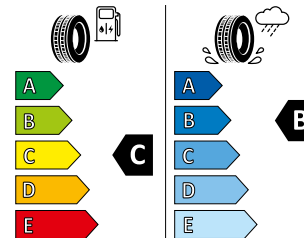

<https://eprel.ec.europa.eu/qr/596059>

<https://eprel.ec.europa.eu/qr/482667>